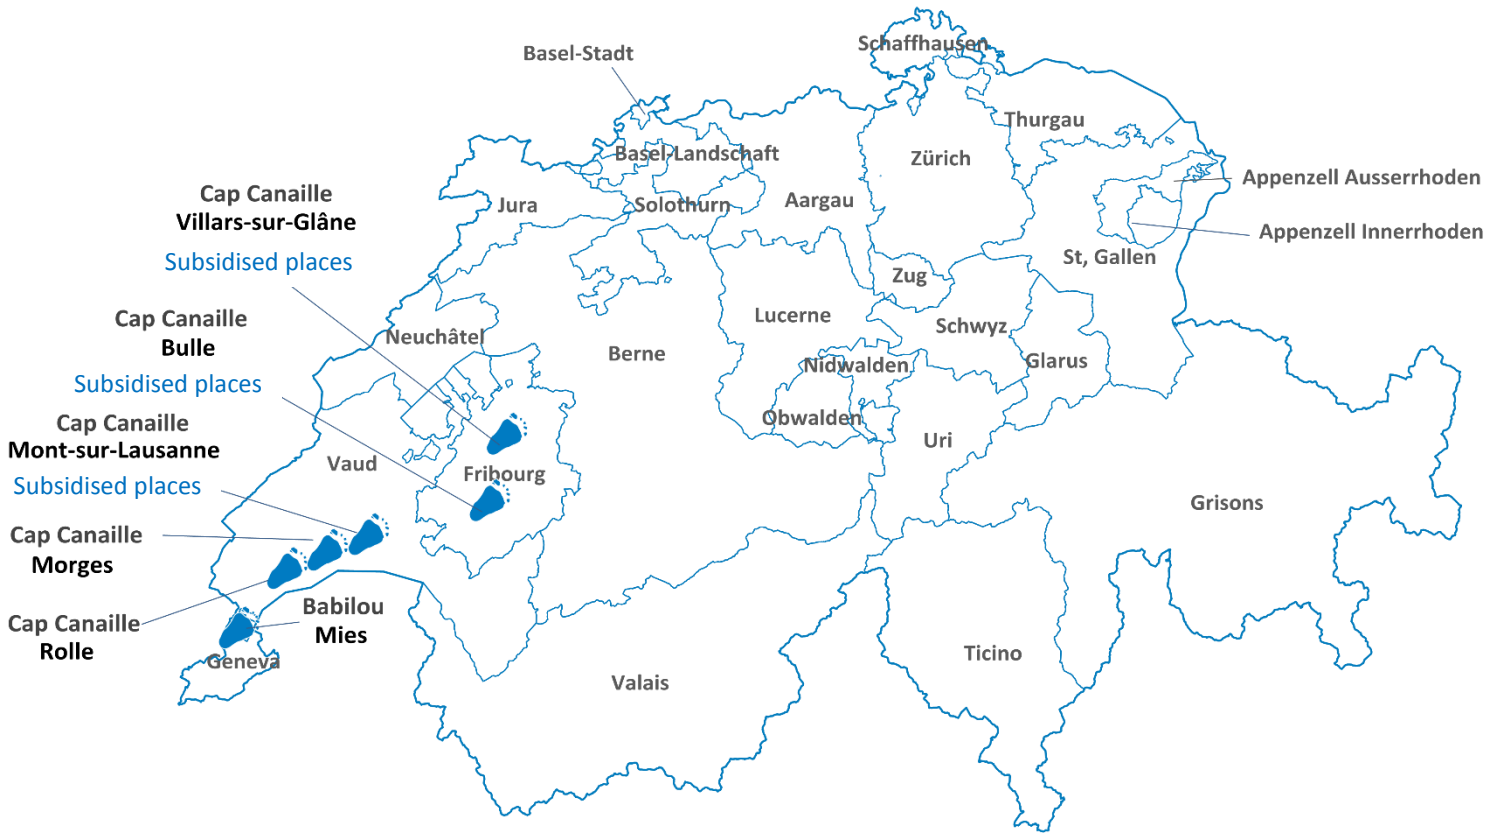

Between 2013 and 2015, Babilou expanded beyond the borders of France into Belgium, Germany and Switzerland. We now have over 400 daycare centres in Europe and welcome over 20,000 families every week.

SOME FIGURES

700 Nurseries worldwide

10 000 Employees

50 000 Families welcomed every week

OUR NETWORK IN SWITZERLAND

OUR DAYCARES NETWORK IN SWITZERLAND

We have 6 bilingual daycares located in the cantons of Vaud and Fribourg.

OUR DAYCARES

BABILOU MIES, near Versoix

Address : Route de Suisse 7D – 1295 Mies

INFORMATION

OPENING HOURS	Monday to Friday, from 7.00 a.m. to 6.30 p.m.
WE ARE CLOSED	On Bank Holidays For 2 weeks in the summer For 2 weeks between Christmas and the New Year On the Thursday and Friday of Ascension
CAPACITY	36 children aged 0 to 5
SPECIFICITY	Bilingual daycare - French / English

OUR DAYCARES

CAP CANAILLE ROLLE, along the Lemman Lake

Address : Route de l'Hôpital 7 – 1180 Rolle

INFORMATION

OPENING HOURS	Monday to Friday, from 6.30 a.m. to 6.30 p.m.
WE ARE CLOSED	On Bank Holidays For 2 weeks for Christmas On the Thursday and Friday of Ascension
CAPACITY	90 children aged 0 to 5
SPECIFICITY	Bilingual daycare - French / English